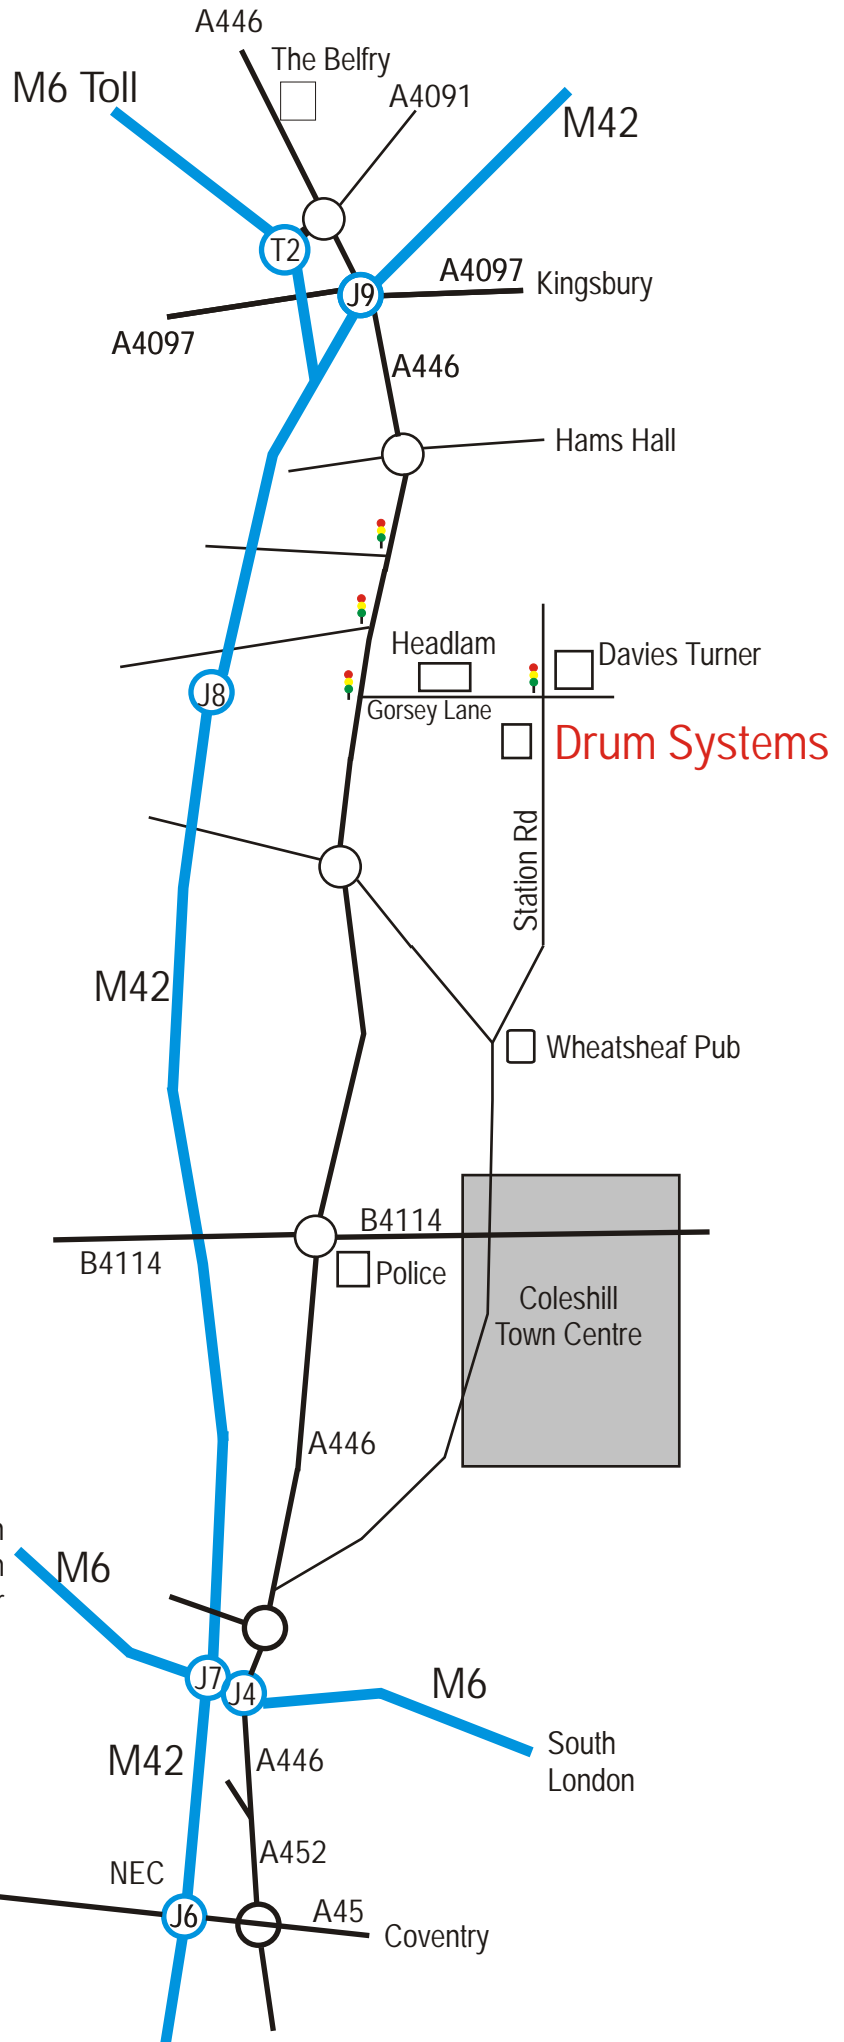

How to find Drum Systems

Car

M6 - Leave the M6 at Junction 4. Take the A446 towards Coleshill. Keep following the A446 for about 2 miles then turn right at the first set of traffic lights (on to Gorsey Lane). Turn right at the traffic lights. You are now on Station Road. Forge Mills Park is immediately on your right.

M6 Toll - Leave the M6 Toll at Junction T2. Take the A446 South towards the M42. Keep following the A446 (sign posted Coleshill) over the roundabout and then turn left at the third set of traffic lights (on to Gorsey Lane). Turn right at the traffic lights. You are now on Station Road. Forge Mills Park is immediately on your right.

M42 - Leave the M2 at Junction 9. Take the A446 (South) towards Coleshill. Keep following the A446 over the roundabout and then turn left at the third set of traffic lights (on to Gorsey Lane). Turn right at the traffic lights. You are now on Station Road. Forge Mills Park is immediately on your right.

If you are coming from the South do not go up the M6 Toll road.

Train

To Birmingham International - 5 miles from Drum Systems.
Direct line from Birmingham New Street and London Euston.

Air

Fly to Birmingham International Airport which is 5 miles from Drum Systems.